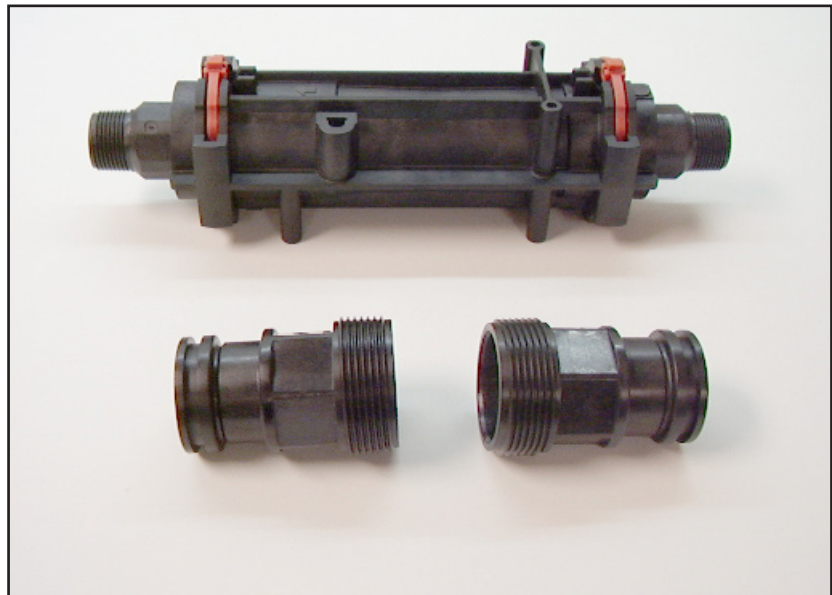

## New 3/4" & 1 1/2" Meter & Connector Assemblies Available

Effective October 8th of 2007, four new meter assemblies and four new connector assemblies will be available as ordering options for our customers.

Please refer to the below chart for part numbers and descriptions.

Connector Assemblies	
Part No.	Description
42414-01	Connector Assy, 3/4" NPT
42414-11	Connector Assy, 3/4" BSP
42241-01	Connector Assy, 1-1/2" NPT
42241-11	Connector Assy, 1-1/2" BSP
Meter Assemblies	
Part No.	Description
61560-11	Meter Assy, 3/4", Inln, NPT, Elec
61560-12	Meter Assy, 3/4", Inln, BSP, Elec
61560-13	Meter Assy, 1.5", Inln, NPT, Elec
61560-14	Meter Assy, 1.5", Inln, BSP, Elec