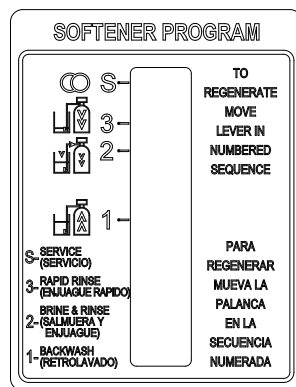

Performance Bulletin

July 2007

New Covers & Labels on Manual Valve

In August of 2007, the manual softener and filter covers will be changed from metal and plastic to all plastic. Also, there will be two new labels on the cover assemblies for the manual valves. The new labels on the covers use pictograms to indicate regeneration steps and have English and Spanish instructions.

Cover & Label for the Manual Softener

Cover & Label for the Manual Filter

Old Assy	Old Description
60224-12	Cover Assy, Manual, White Black Filter
60224-22	Cover Assy, Manual, White Black Filter, Spanish, Metric
60224-13	Cover Assy, Manual, White Black Softener
60224-23	Cover Assy, Manual, Wht/Blk