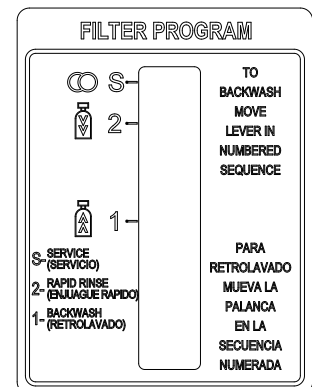

Performance Bulletin

July 2007

New Covers & Labels on Manual Valve

In August of 2007, the manual softener and filter covers will be changed from metal and plastic to all plastic. Also, there will be two new labels on the cover assemblies for the manual valves. The new labels on the covers use pictograms to indicate regeneration steps and have English and Spanish instructions.

Cover & Label for the Manual Softener

Cover & Label for the Manual Filter

Old Assy	Old Description
60224-12	Cover Assy, Manual, White Black Filter
60224-22	Cover Assy, Manual, White Black Filter, Spanish, Metric
60224-13	Cover Assy, Manual, White Black Softener
60224-23	Cover Assy, Manual, Wht/Blk