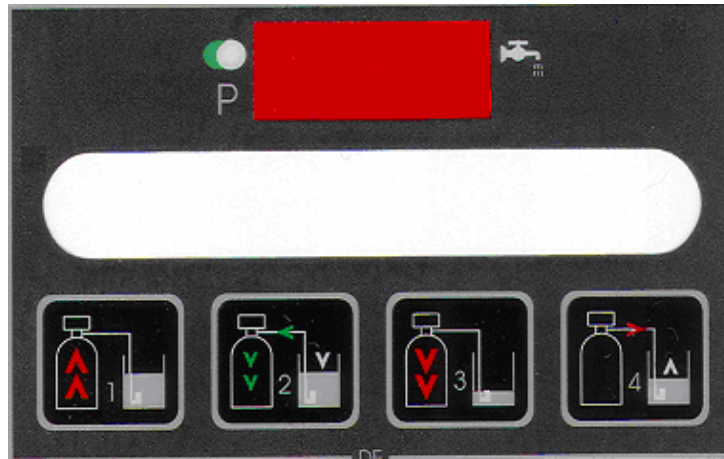

## Introducing our New Pictograph Label

We now have available a Pictograph label (Down flow only) for the SE Style valves. This label was developed as a Global label to avoid language barriers. The option is under labels/pictograph on the ordering guides and if ordering as a part the part number is 27793.

The label displays the following:

1. Backwash

2. Brine/Slow Rinse

3. Rapid Rinse

4. Brine Refill

In Service

Program

Meter Flow  
(If Metered)